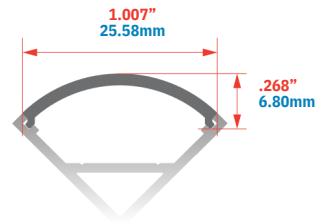

DETAILS -

- Available Colors :

ALUMINIUM -AL

- Clear anodized aluminum finish
- 6360 T5 anodized aluminum is used for better heat dissipation

- Certified Components
- Manufactured in Canada
- In lengths of 8 feet

DIFFUSER - Accessories

OPALIN diffuser lets 55% of light through

OPALIN

Material: ACRYLIC DR

END CAPS - Accessories

- Available Color :

ALUMINIUM -AL

END CAP With or Without Holes

Material: ABS Press Fit